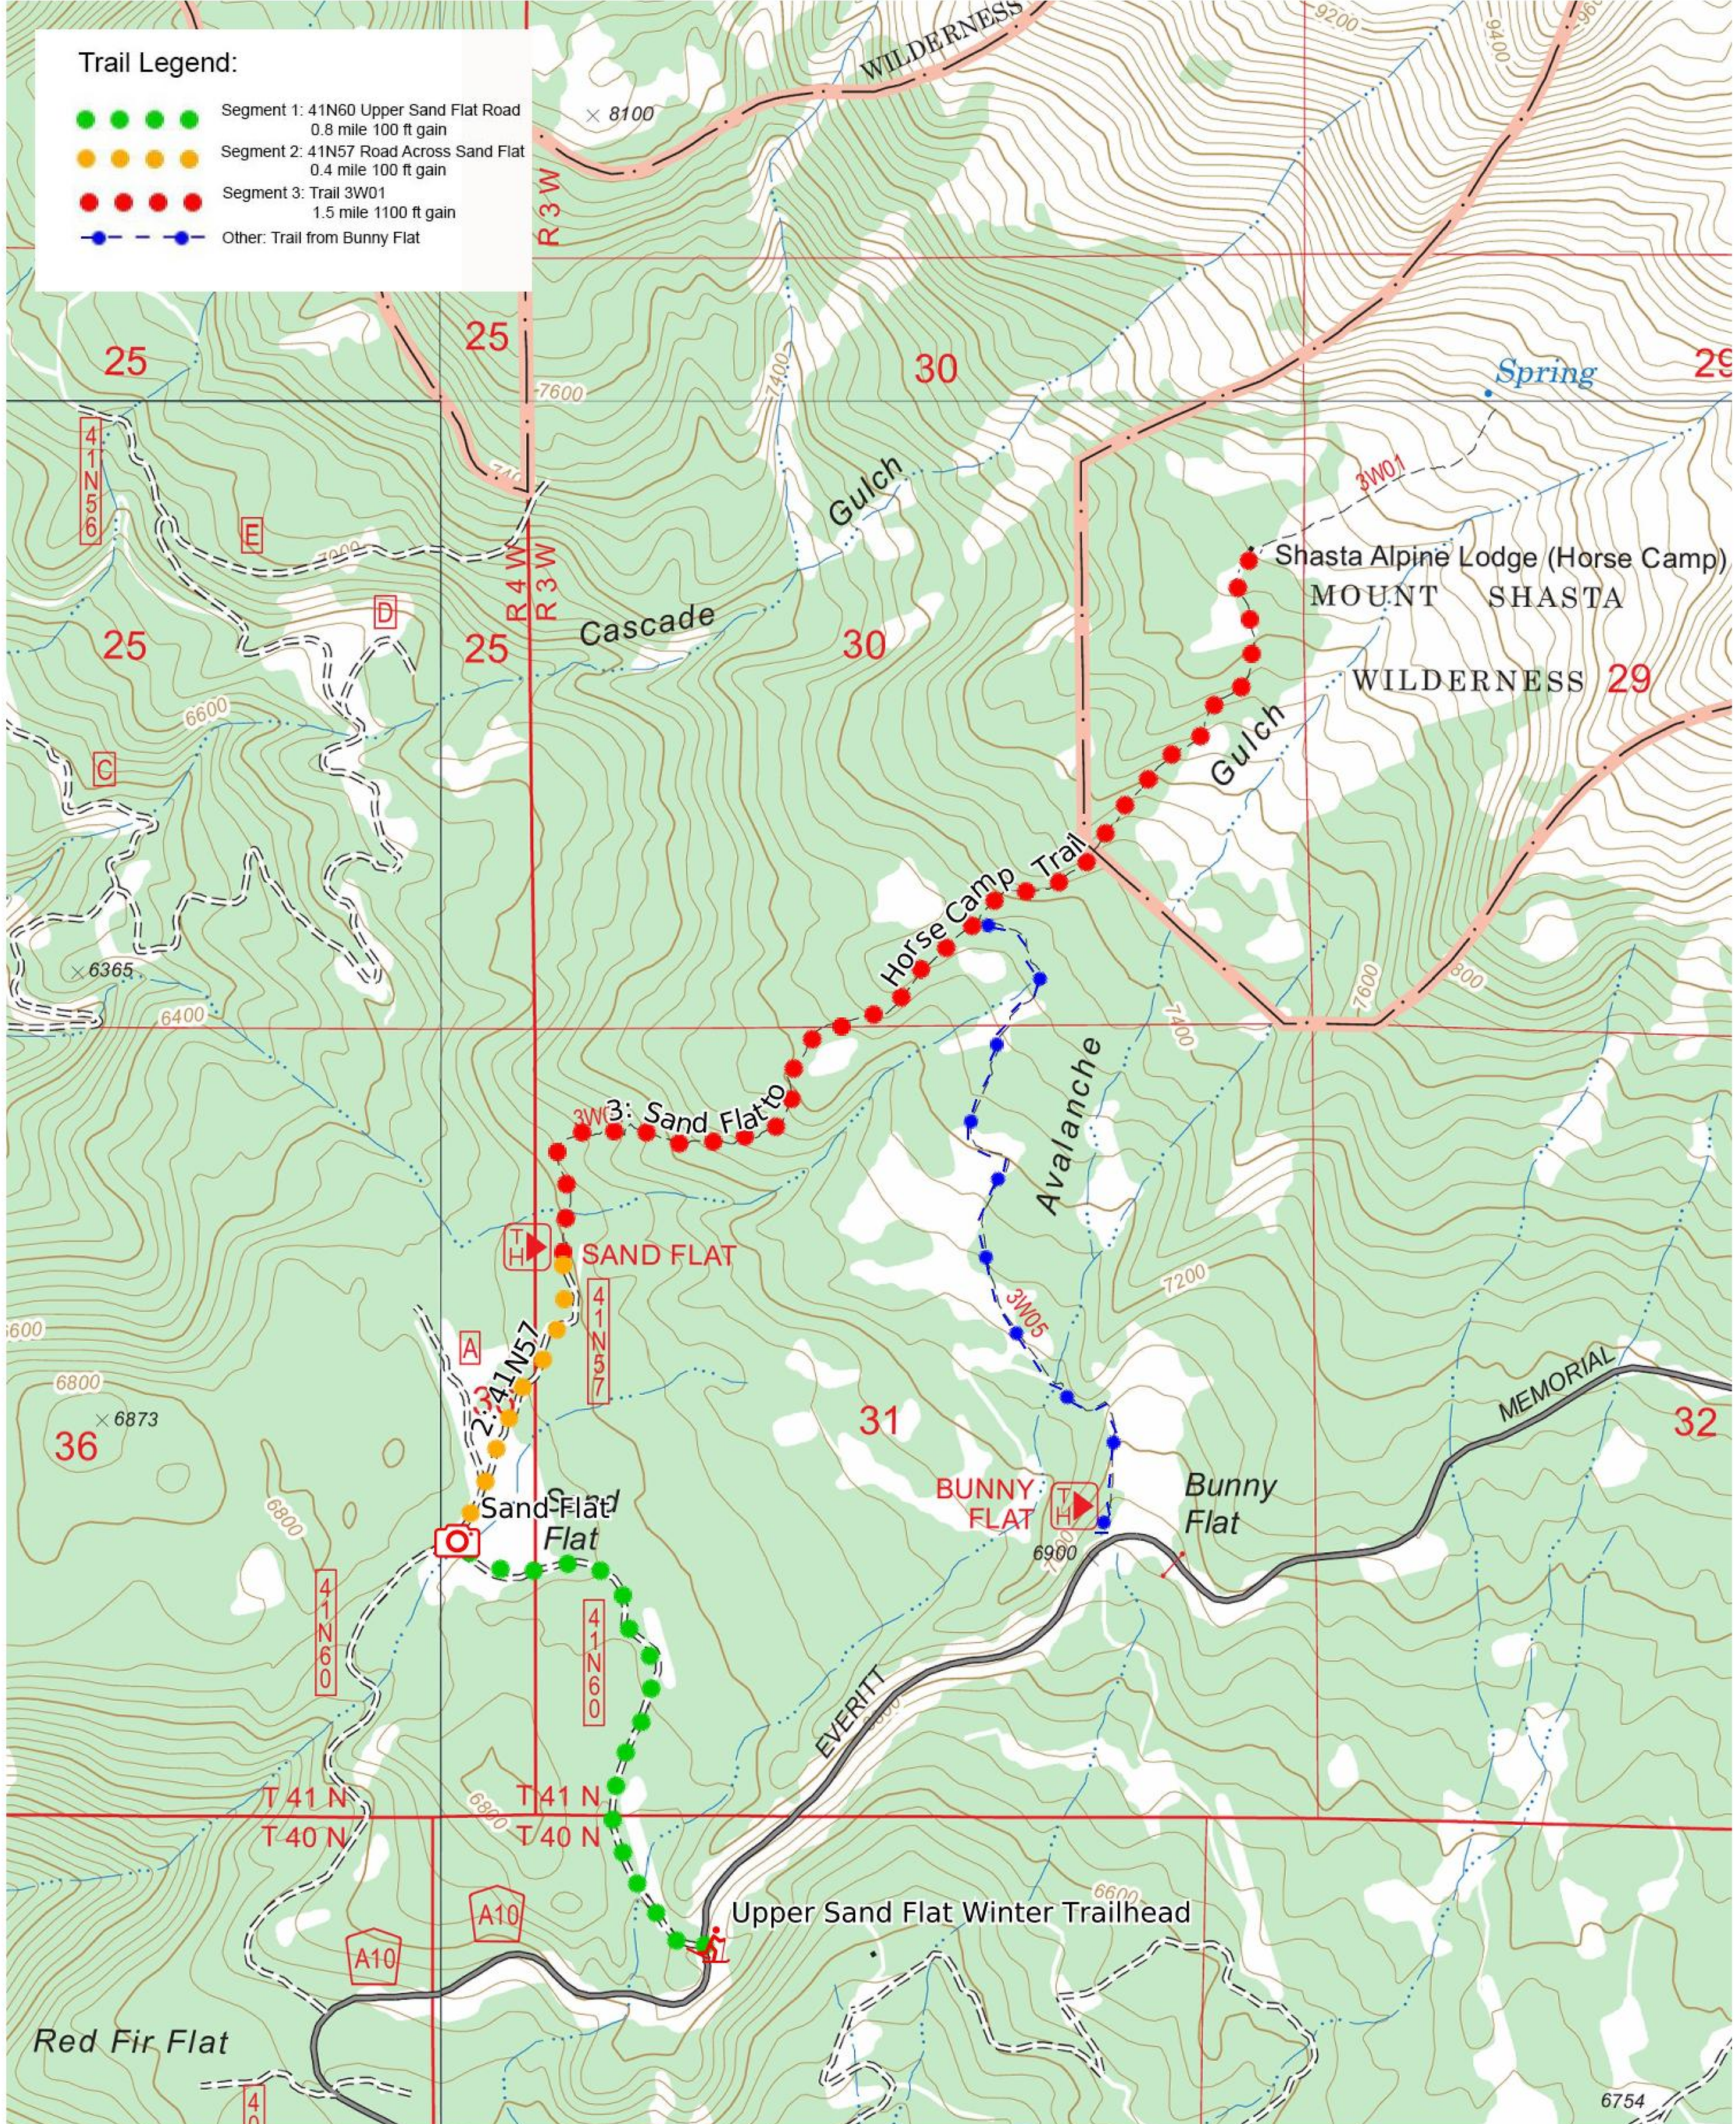

Trail Legend:

- Segment 1: 41N60 Upper Sand Flat Road
0.8 mile 100 ft gain
- Segment 2: 41N57 Road Across Sand Flat
0.4 mile 100 ft gain
- Segment 3: Trail 3W01
1.5 mile 1100 ft gain
- - - ● Other: Trail from Bunny Flat

MSTA: HorseCamp via SandFlatV1 0.5 1.0 1.5 2.0km
 WGS84
 USNG Zone 10TEL
 Scale 1:18649 1 inch = 1554 feet

N
 MN
 14°