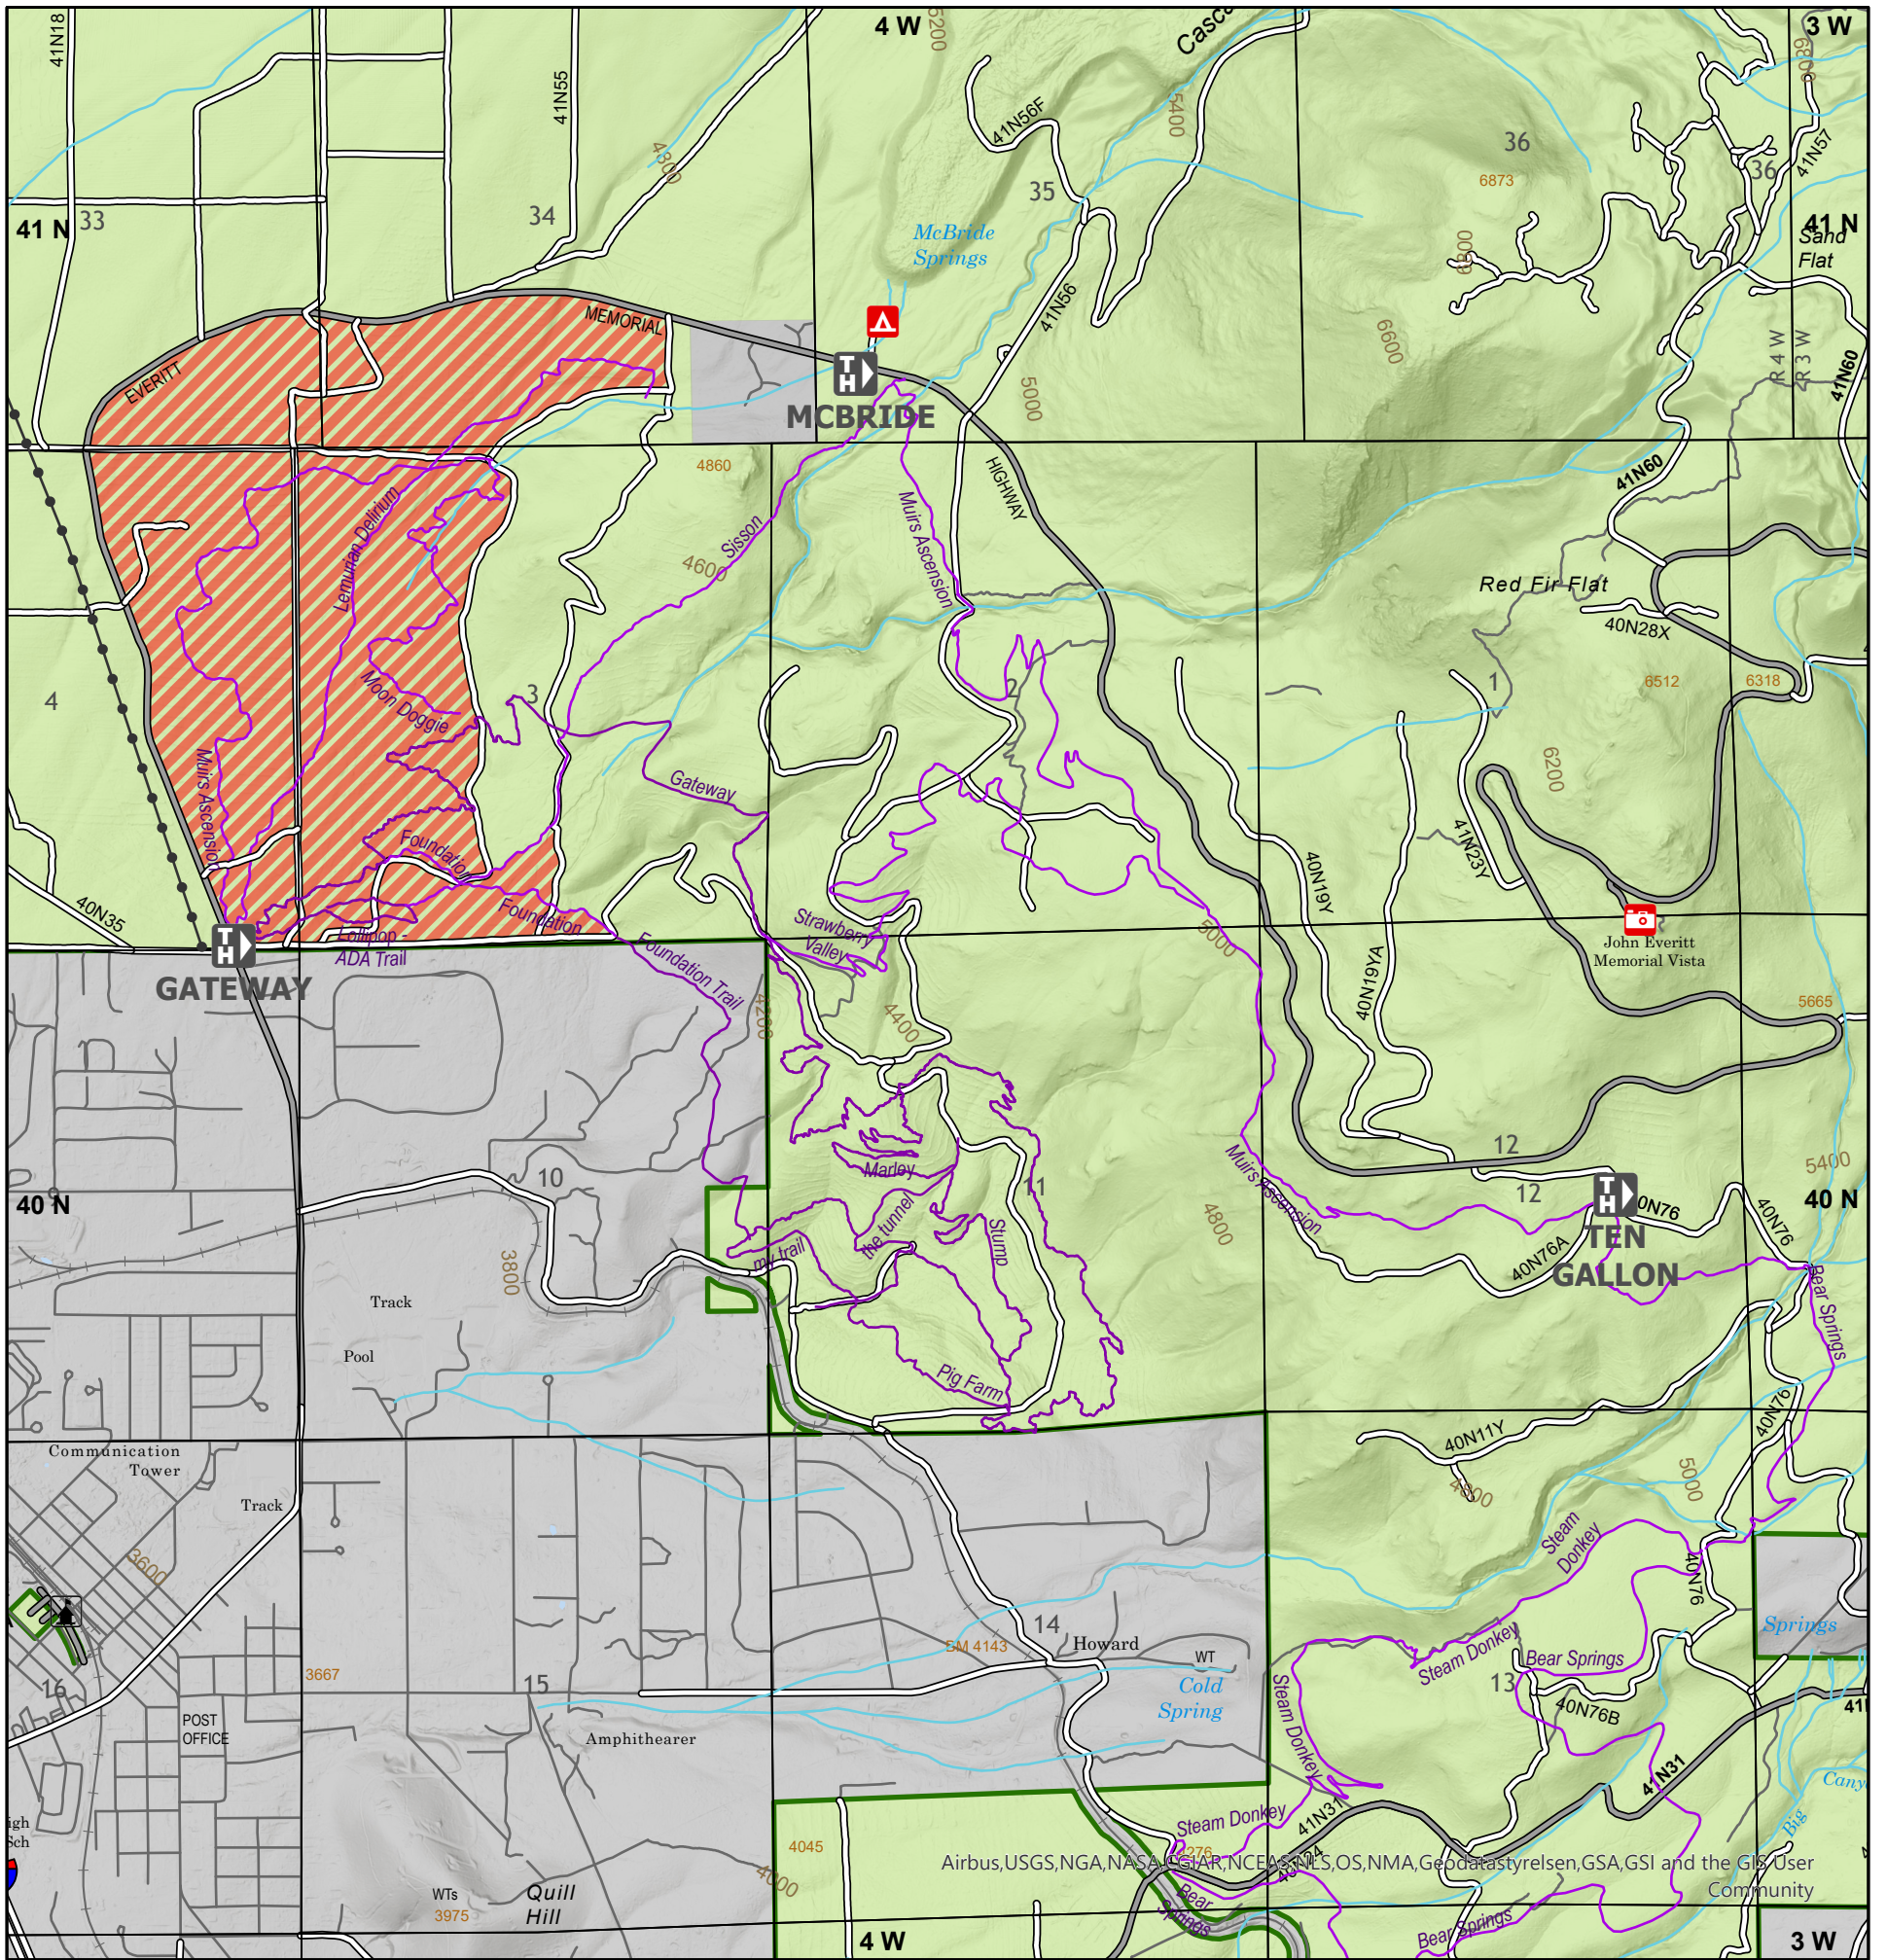

Shasta Trinity National Forest
 Shasta McCloud Management
Prescribed Burn Trail Closure Area

- Trailhead
- Gateway Phase 2 Trails
- Gateway Phase 1 trails
- Prescribed Fire Trail Closure Area
- NON-FS
- USDA FOREST SERVICE

HLM September 5, 2023

0 0.25 0.5 1 Miles

Airbus,USGS,NGA,NASA,USIAR,NCEAS,USLS,OS,NMA,Geodatastyrelsen,GSA,GSI and the GIS User Community